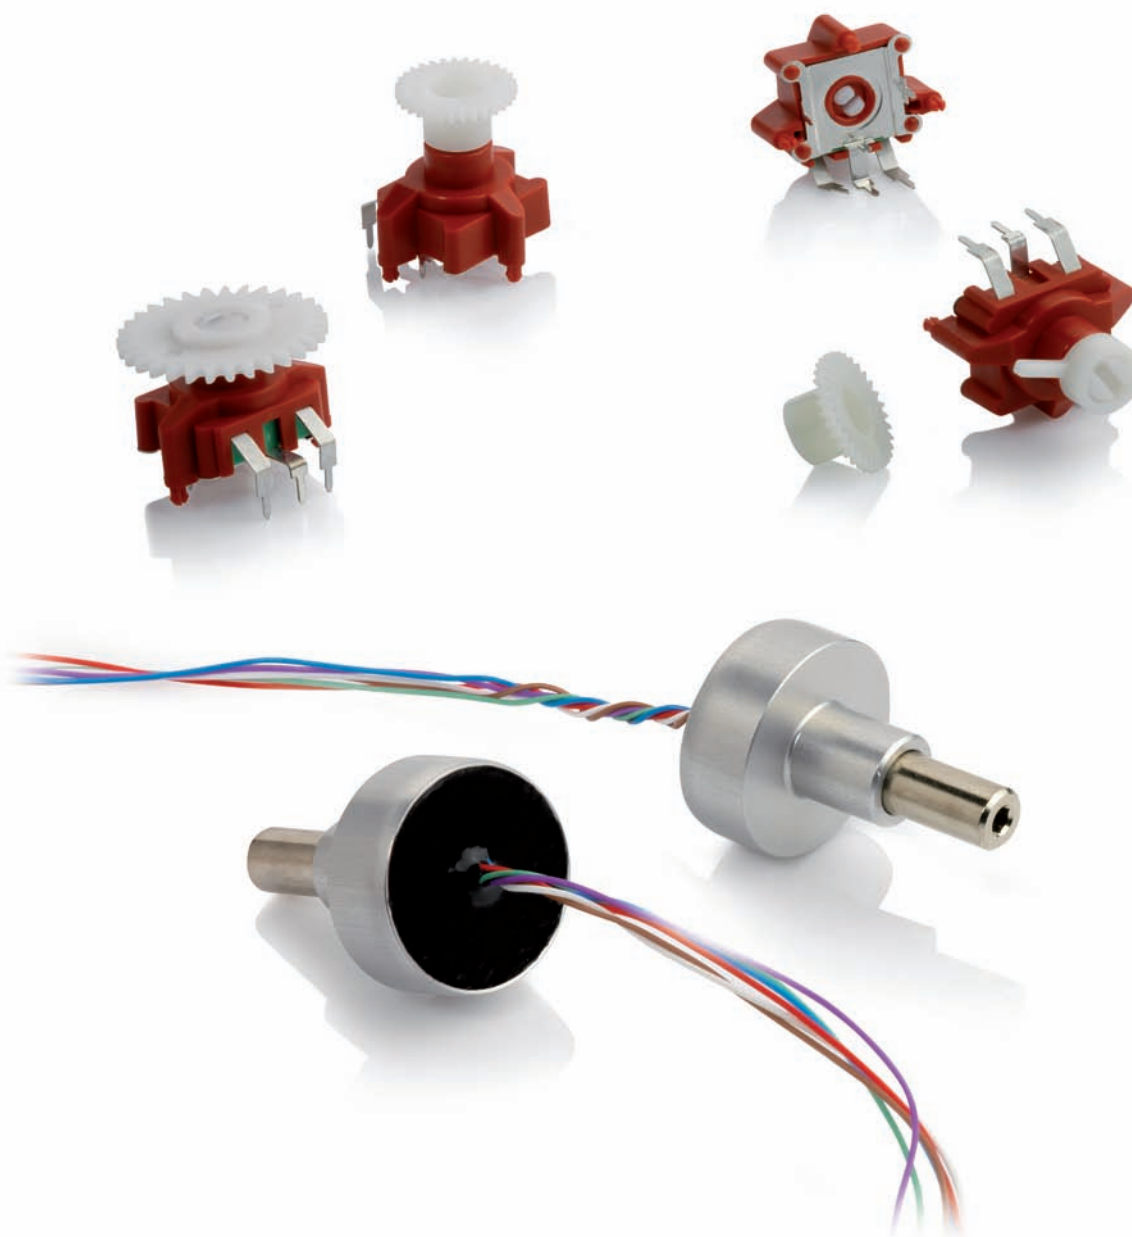

5 Special potentiometers

SPECIAL

Potentiometers

METAL CASE

POTENTIOMETER

Synchronized switch and potentiometer functions in a metal enclosure sealed with resin to secure IP 65 environmental protection.

Metal shaft with endless rotation.

Interface by means of wires.

More than 1 million turns mechanical life.

GEARED POSITION

SENSORS

Modified RS14 with special housing and pin layout.

Mechanical interface by means of different gears.

Up to 1.000.000 mechanical cycles.